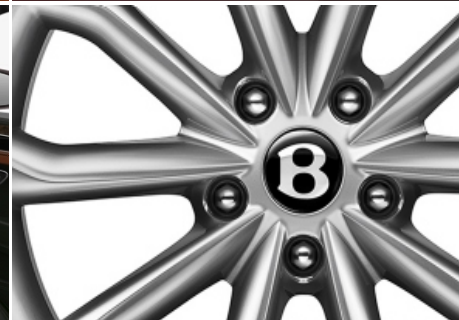

BENTLEY

PRESENTING

**YOUR BENTLEY
CONTINENTAL GT V8
CONVERTIBLE**